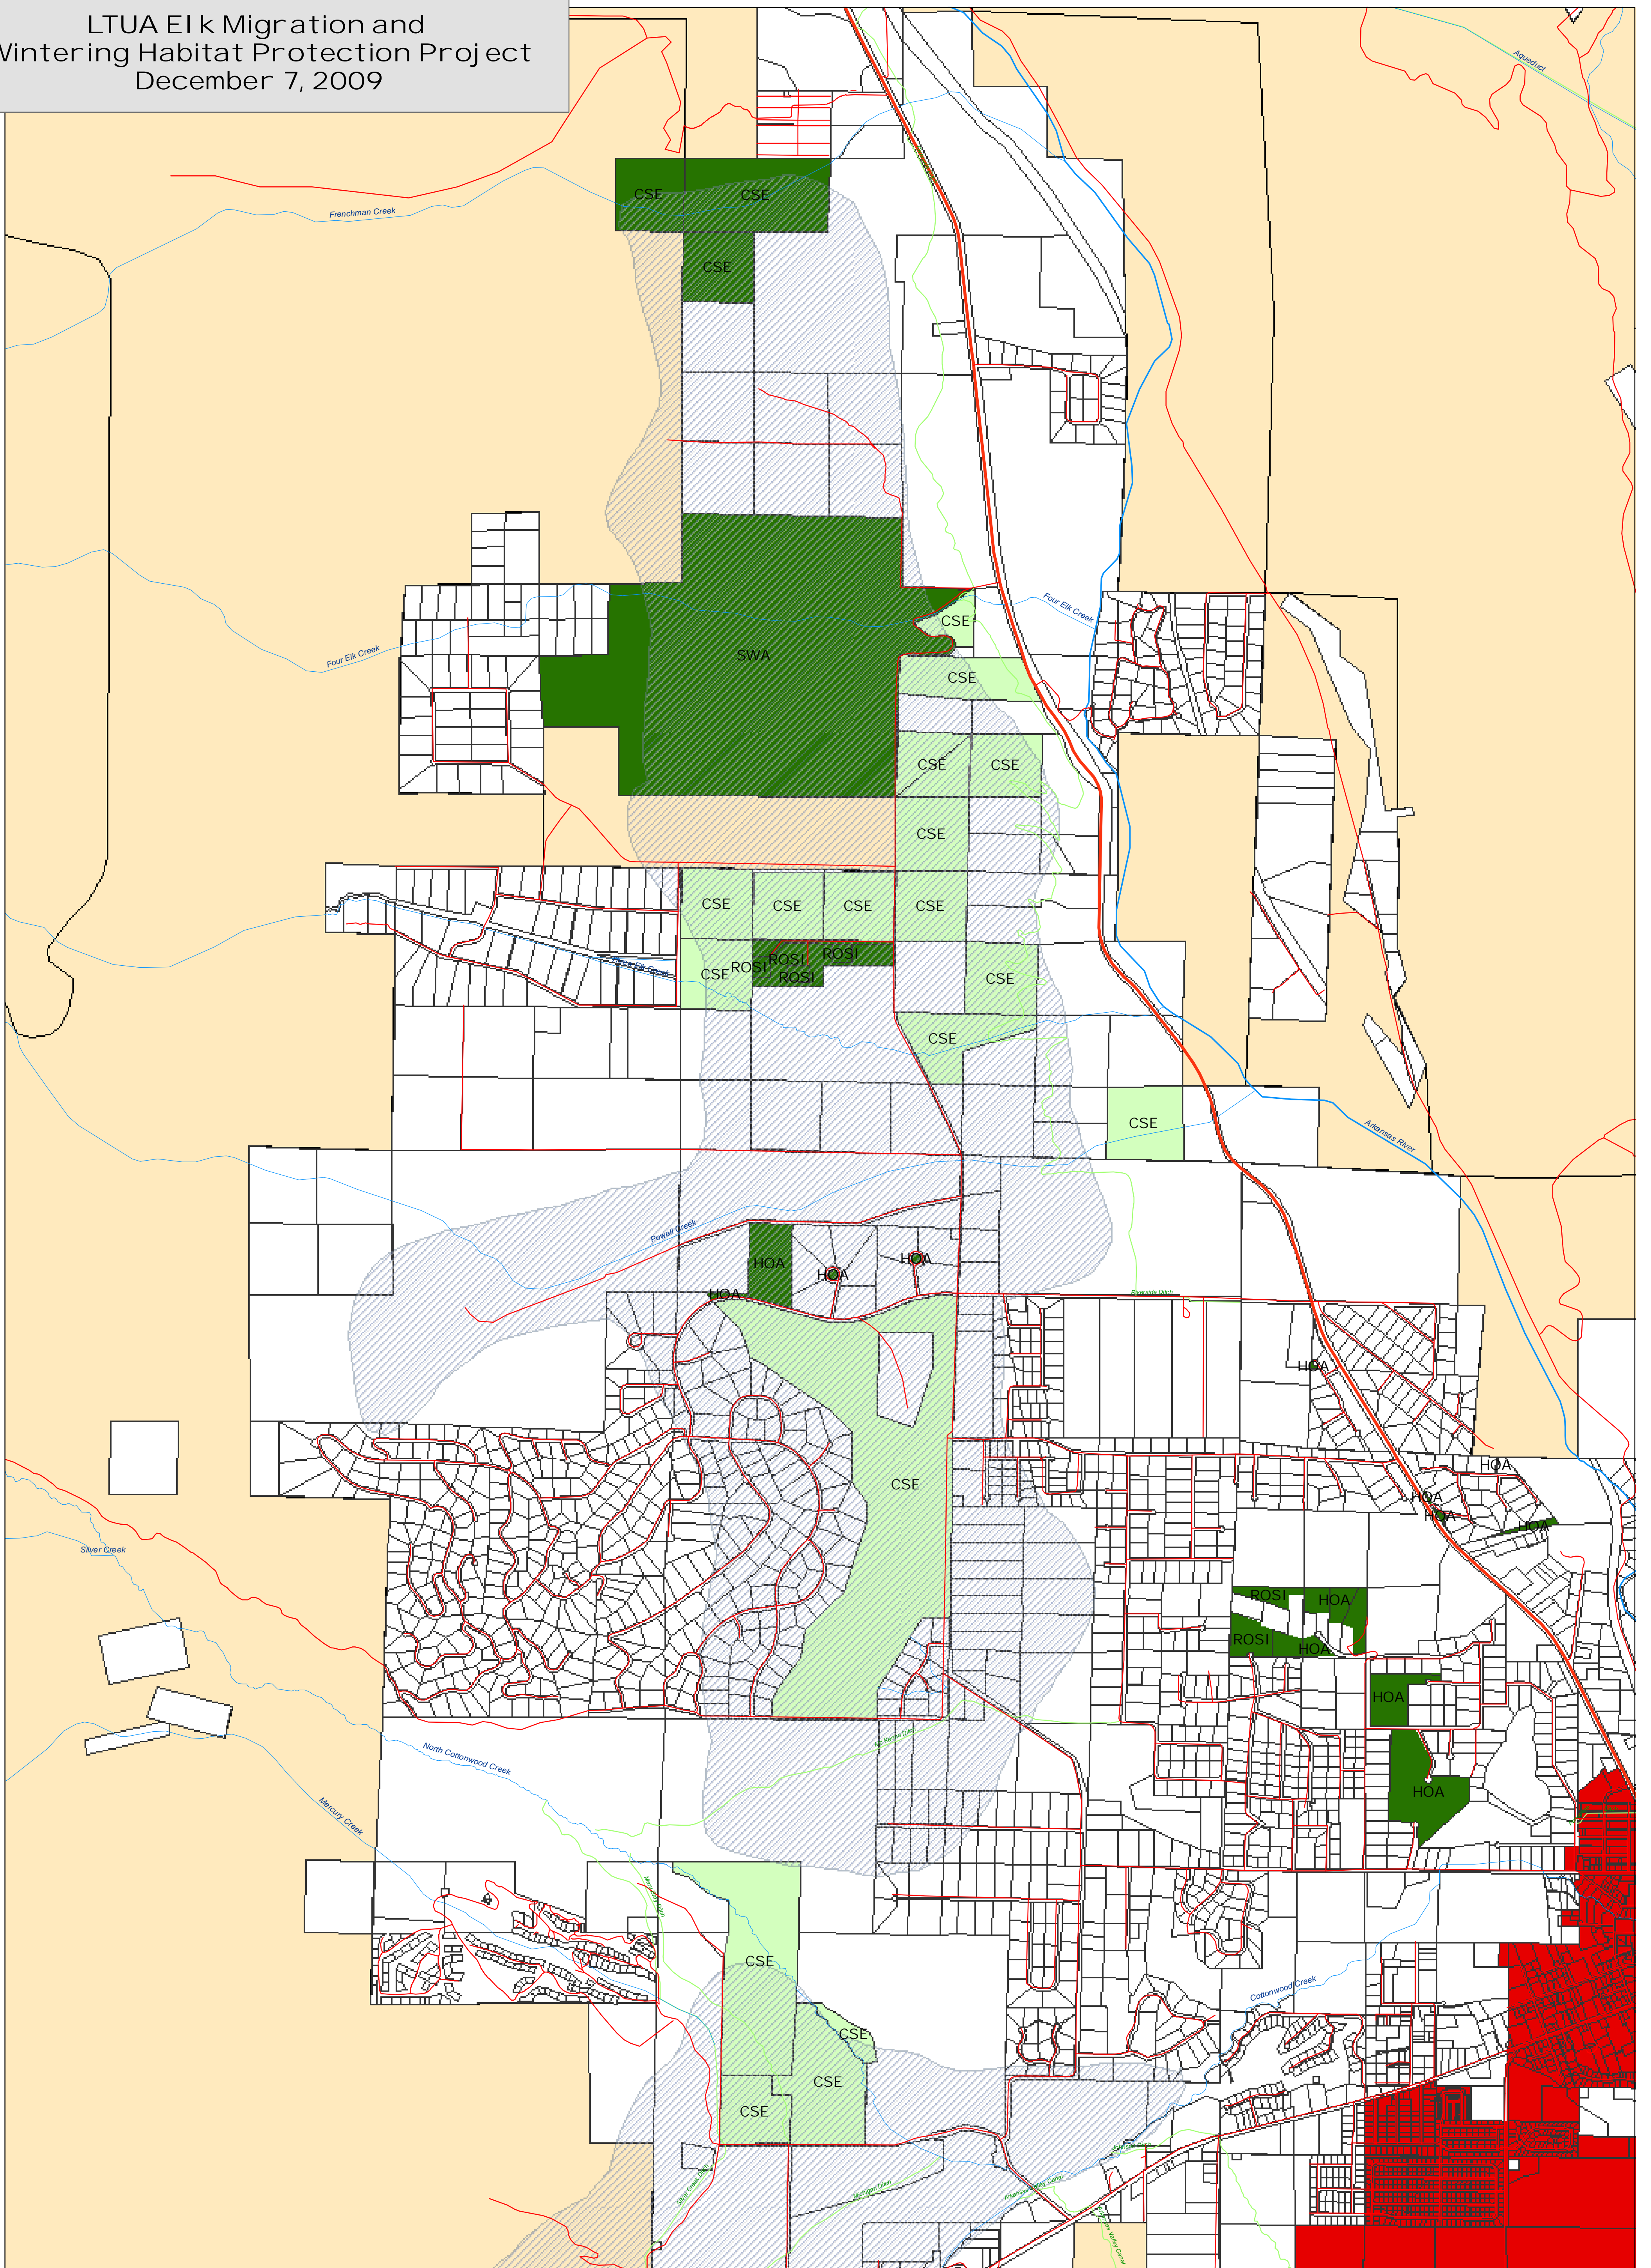

LTUA Elk Migration and Wintering Habitat Protection Project
December 7, 2009

Legend

- Elk Winter Concentration
- Non LTUA
- LTUA
- Public Lands
- BV Town Limits